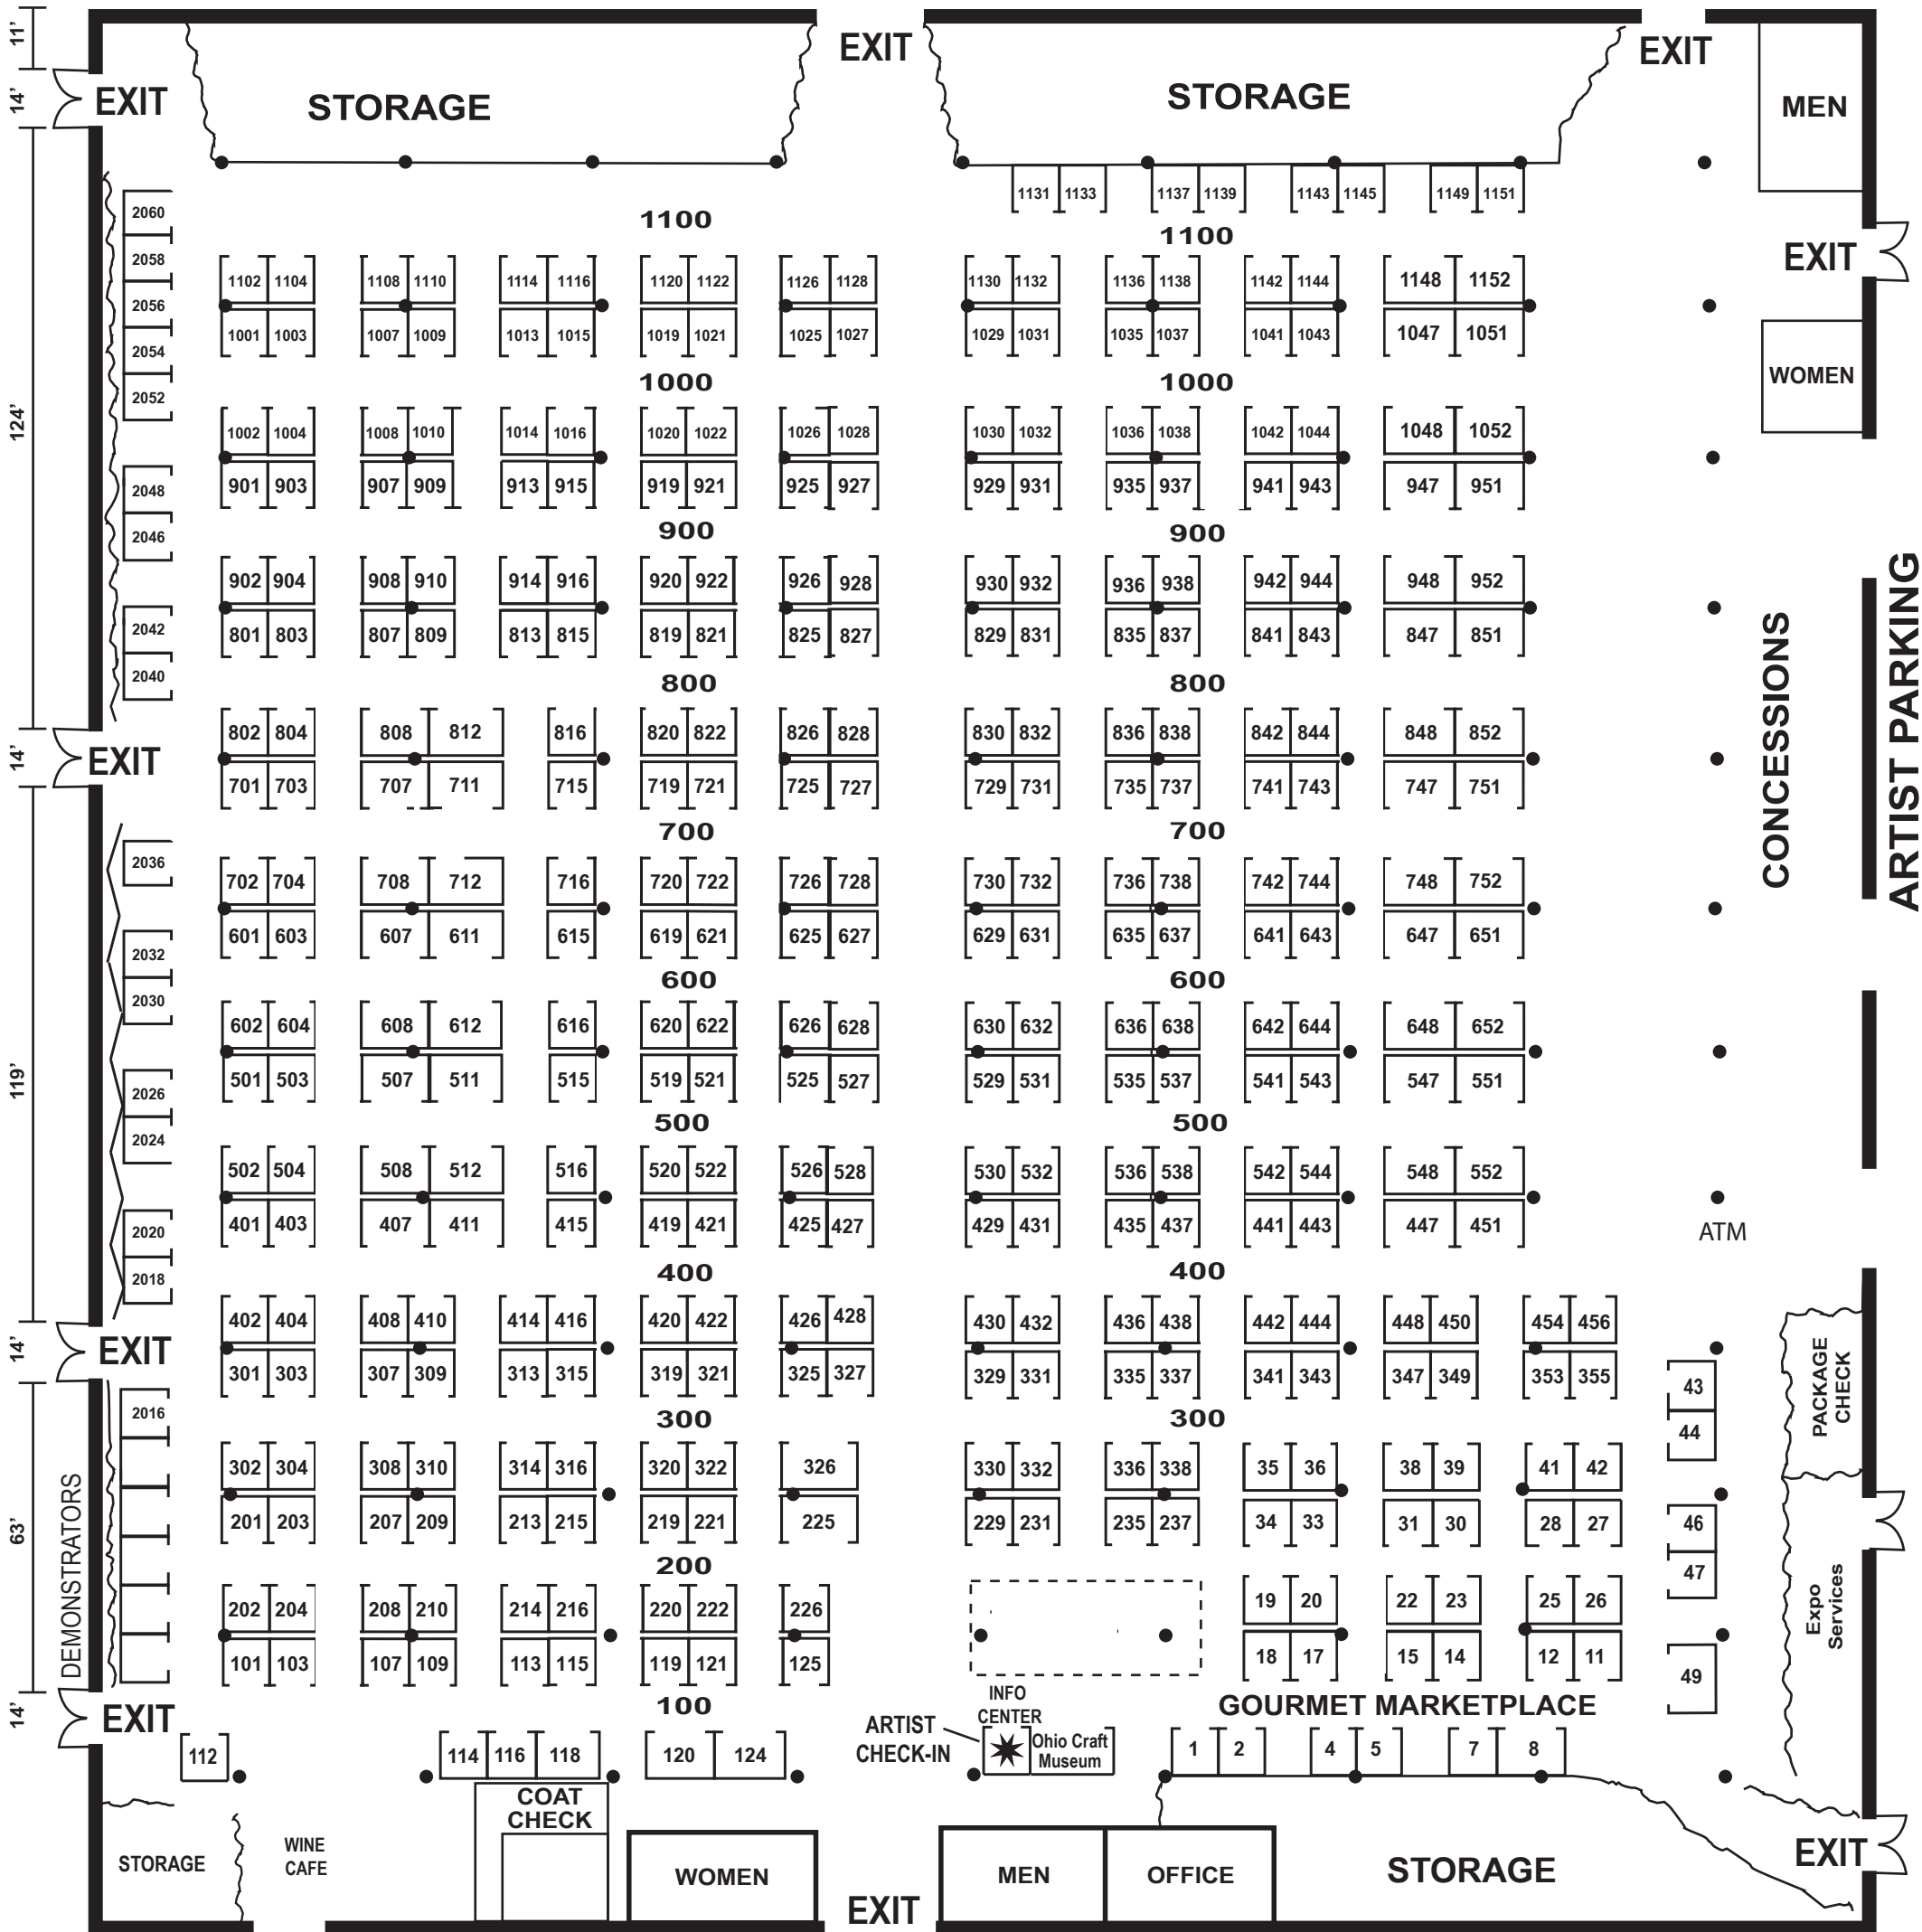

# Columbus Winterfair 2021

BRICKER BUILDING, OHIO EXPO CENTER

ENTRANCE

ENTRANCE

**Bricker Multi-Purpose Building**  
**Ohio Expositions Center**  
 Columbus, Ohio

467 TOTAL BOOTHS  
 10' x 10'